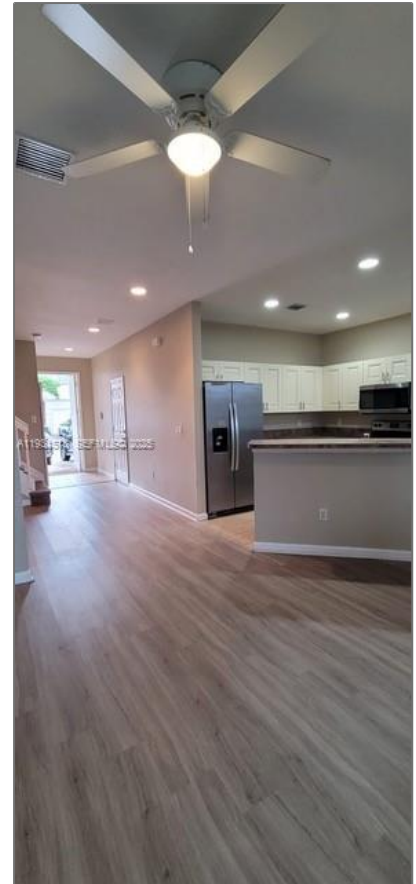

Residential For Sale

1,380 Sqft - 1400 LUCAYA Dr, Riviera Beach,
Florida 33404

Basic Details

Property Type:	Residential
Listing Type:	For Sale
Listing ID:	A11931513
Price:	\$289,900
Bedroom(s):	3
Bathroom(s):	2
Square Footage:	1,380 Sqft
Year Built:	2006
Half Bathrooms:	1
On Market Date:	16/12/2025