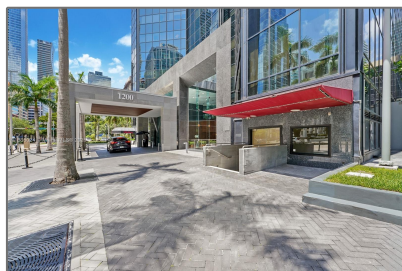

# Commercial Sale For Sale

- 1200 Brickell Ave # D, Miami, Florida 33131

## Address Map

Country: **US**

State: **FL**

County: **Miami-Dade County**

City: **Miami**

Zipcode: **33131**

Street: **1200 Brickell Ave # D**

Longitude: **W81° 48' 27.6"**