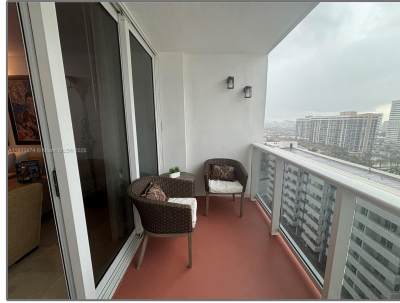

Residential Lease For Rent

1,000 Sqft - 3140 S Ocean Dr # 1207, Hallandale Beach, Florida 33009

Basic [Details](#)

Property Type: **Residential Lease**

Listing Type: **For Rent**

Listing ID: **A11833474**

Price: **\$2,500**

View: **Water**

Patio: **Open Balcony**

Furnished: **Furnished**

Address [Map](#)

Country: **US**

State: **FL**

County: **Broward County**

City: **Hallandale Beach**