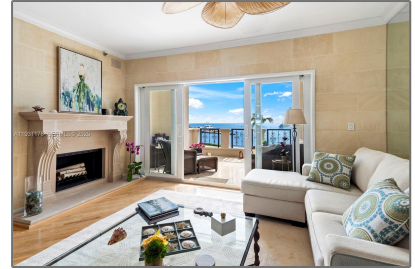

Residential Lease For Rent

1,847 Sqft - 2332 Fisher Island Dr # 4302, Miami Beach, Florida 33109

Basic [Details](#)

Property Type: **Residential Lease**

Listing Type: **For Rent**

Listing ID: **A11931178**