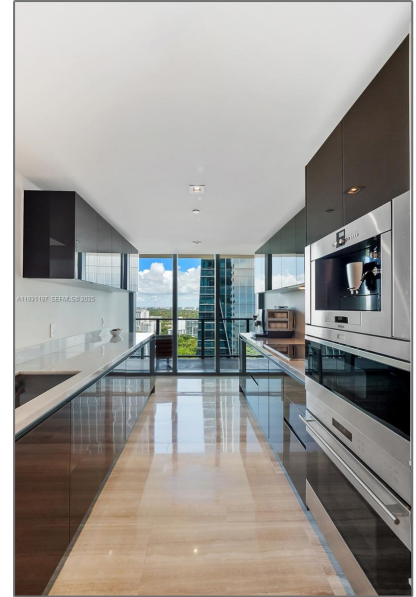

Residential Lease For Rent

1,148 Sqft - 1451 Brickell Ave # 2405, Miami,
Florida 33131

Basic [Details](#)

Property Type:	Residential Lease
Listing Type:	For Rent
Listing ID:	A11931197
Price:	\$9,000
Bedroom(s):	2
Bathroom(s):	2
Square Footage:	1,148 Sqft
Year Built:	2017
On Market Date:	16/12/2025