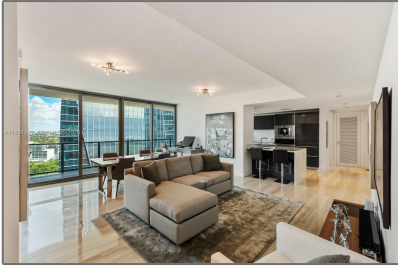

Residential Lease For Rent

1,148 Sqft - 1451 Brickell Ave # 2405, Miami,
Florida 33131

Basic [Details](#)

Property Type:	Residential Lease
Listing Type:	For Rent
Listing ID:	A11931197
Price:	\$9,000
Bedroom(s):	2
Bathroom(s):	2
Square Footage:	1,148 Sqft
Year Built:	2017
On Market Date:	16/12/2025