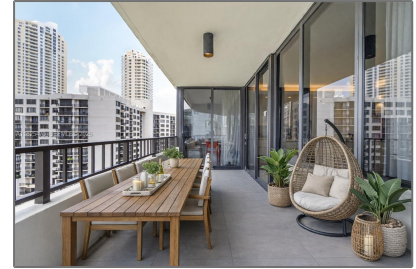

Residential For Sale

1,890 Sqft - 520 Brickell Key Dr # A1421, Miami, Florida 33131

Basic [Details](#)

Property Type:	Residential
Listing Type:	For Sale
Listing ID:	A11825470
Price:	\$1,200,000
Bedroom(s):	3
Bathroom(s):	3
Square Footage:	1,890 Sqft
Year Built:	1982
On Market Date:	19/06/2025

Address [Map](#)

Country:	US
State:	FL
County:	Miami-Dade County
City:	Miami
Zipcode:	33131
Street:	520 Brickell Key Dr # A1421
Building Name:	BRICKELL KEY ONE CONDO
Longitude:	W81° 48' 56.5"

Features

<input checked="" type="checkbox"/>	View:	Bay, Skyline, Tennis Court View
<input checked="" type="checkbox"/>	Pet Allowed:	Restrictions Or Possible Restrictions