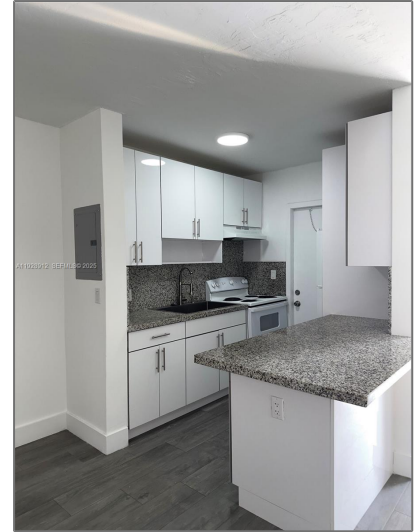

Residential Lease For Rent

- 1895 Venice Park Dr # B10, Miami, Florida
33181

Basic [Details](#)

Property Type: **Residential Lease**

Listing Type: **For Rent**

Listing ID: **A11928912**

Price: **\$1,650**

Bedroom(s): **1**