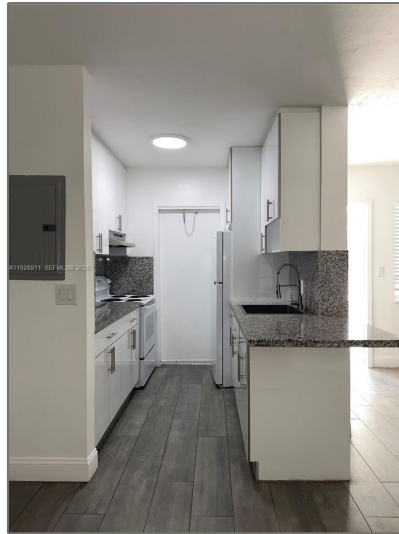

Residential Lease For Rent

- 1895 Venice Park Dr # A12, Miami, Florida
33181

Basic [Details](#)

Property Type: **Residential Lease**

Listing Type: **For Rent**

Listing ID: **A11928911**

Price: **\$1,600**

Bedroom(s): **1**