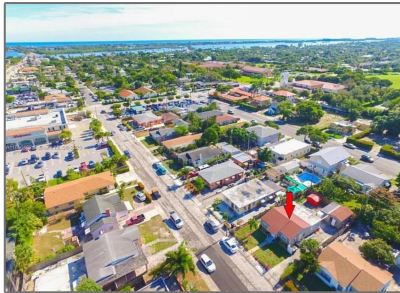

Residential Lease For Rent

1,250 Sqft - 438 Malverne Rd # 1, West Palm
Beach, Florida 33405

Basic [Details](#)

Property Type: **Residential Lease**

Listing Type: **For Rent**

Listing ID: **A11890482**

Price: **\$3,200**

City: **West Palm Beach**

Zipcode: **33405**

Street: **438 Malverne Rd #
1**

Building Name:

**ESTATES OF
SOUTH PALM BEA**

Longitude: **W81° 56' 37.2"**

Latitude: **N26° 40' 29.5"**

Agent [Info](#)