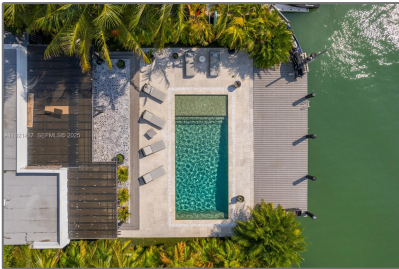

Residential For Sale

3,016 Sqft - 970 S Shore Dr, Miami Beach, Florida
33141

Basic [Details](#)

Property Type: **Residential**

Listing Type: **For Sale**

Listing ID: **A11921417**

Price: **\$3,690,000**

Bedroom(s): **4**

✓ View: **Canal**

✓ Pet Allowed

✓ Patio: **Patio, Open Porch, Deck**

Address [Map](#)

Country: **US**

State: **FL**

County: **Miami-Dade County**

City: **Miami Beach**