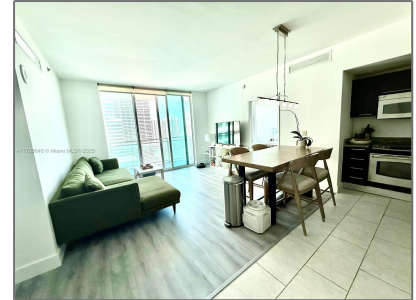

Residential For Sale

986 Sqft - 950 Brickell Bay Dr # 2706, Florida
City, Florida 33131

Basic Details

Property Type:	Residential
Listing Type:	For Sale
Listing ID:	A11768648
Price:	\$715,000
Bedroom(s):	2
Bathroom(s):	2
Square Footage:	986 Sqft
Year Built:	2008
On Market Date:	21/03/2025

Features

<input checked="" type="checkbox"/>	View:	Bay
<input checked="" type="checkbox"/>	Patio:	Open Balcony

Address Map

Country:	US
State:	FL
County:	Miami-Dade County
City:	Florida City
Zipcode:	33131
Street:	950 Brickell Bay Dr # 2706
Building Name:	The Plaza on Brickell
Longitude:	W81° 48' 35.6"