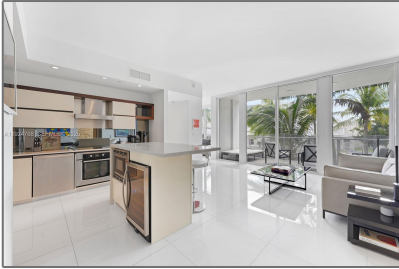

Residential For Sale

- 2100 Park Ave # 201, Miami Beach, Florida
33139

Basic [Details](#)

Property Type: **Residential**

Listing Type: **For Sale**

Listing ID: **A11924768**

Price: **\$1,395,000**

Bedroom(s): **3**