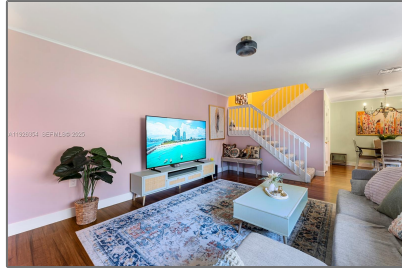

## Basic [Details](#)

Property Type: **Residential**

Listing Type: **For Sale**

Listing ID: **A11926354**

Price: **\$495,000**

Bedroom(s): **3**

Bathroom(s): **2**

Square Footage: **1,488 Sqft**