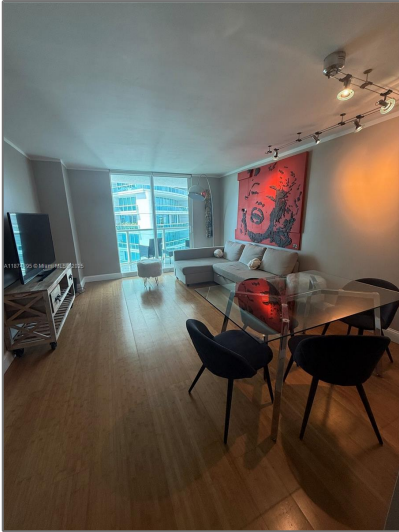

Residential Lease For Rent

791 Sqft - 2101 Brickell Ave # 508, Miami, Florida 33129

Basic Details

Property Type: **Residential Lease**

Listing Type: **For Rent**

Listing ID: **A11874395**

Price: **\$3,000**

✓ Furnished: **Furnished**

Address Map

Country: **US**

State: **FL**

County: **Miami-Dade County**

City:	Miami
Zipcode:	33129
Street:	2101 Brickell Ave # 508
Building Name:	SKYLINE ON BRICKELL CONDO
Longitude:	W81° 48' 6.2"
Latitude:	N25° 45' 7.4"