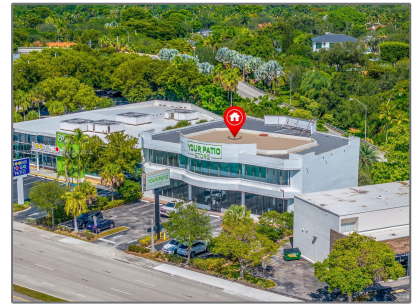

Commercial Sale For Sale

- 9855 S Dixie Hwy, Pinecrest, Florida 33156

Basic Details

Property Type: **Commercial Sale**

Listing Type: **For Sale**

Listing ID: **A11859083**

Price: **\$7,000,000**

Year Built: **1997**

Lot Area: **14,810 Sqft**

On Market Date: **14/08/2025**

Address Map

Country: **US**

State: **FL**

County: **Miami-Dade County**

City: **Pinecrest**

Zipcode: **33156**