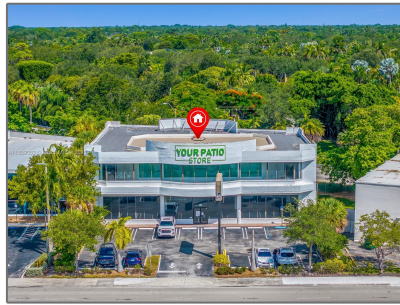

Commercial Sale For Sale

- 9855 S Dixie Hwy, Pinecrest, Florida 33156

Basic Details

Property Type: **Commercial Sale**

Listing Type: **For Sale**

Listing ID: **A11859083**

Price: **\$7,000,000**

Year Built: **1997**

Lot Area: **14,810 Sqft**

On Market Date: **14/08/2025**

Address Map

Country: **US**

State: **FL**

County: **Miami-Dade County**

City: **Pinecrest**

Zipcode: **33156**