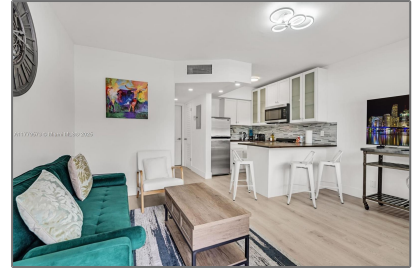

Residential Lease For Rent

5,458 Sqft - 1630 SW 4th Ave # 2, Fort Lauderdale, Florida 33315

Basic [Details](#)

Property Type: **Residential Lease**

Listing Type: **For Rent**

Listing ID: **A11779573**

Price: **$3,000**

Bedroom(s): **1**

Bathroom(s): **1**

Square Footage: **5,458 Sqft**

Year Built: **1969**

Lot Area: **10,062 Sqft**

On Market Date: **08/04/2025**

Features

☒ Furnished:

Furnished

Address [Map](#)

Country: **US**

State: **FL**

County: **Broward County**

City: **Fort Lauderdale**

Zipcode: **33315**

Street: **1630 SW 4th Ave #
2**

Building Name: **LAUDERDALE**

Longitude: **W81° 51' 12"**