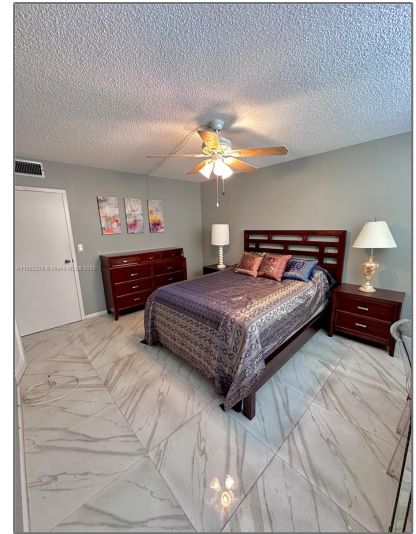

Residential For Sale

1,010 Sqft - 2800 Somerset Dr # 403J, Lauderdale Lakes, Florida 33311

Basic Details

Property Type:	Residential
Listing Type:	For Sale
Listing ID:	A11882278
Price:	\$95,000
Bedroom(s):	2
Bathroom(s):	2
Square Footage:	1,010 Sqft
Year Built:	1979
On Market Date:	20/09/2025