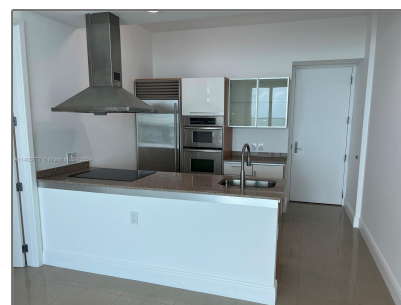

Residential For Sale

811 Sqft - 218 SE 14th Street, Miami, Florida
33131

Basic [Details](#)

Property Type: **Residential**

Listing Type: **For Sale**

Listing ID: **A11485777**

Price: **\$599,900**

Bedroom(s): **1**

County: **Miami-Dade County**

City: **Miami**

Zipcode: **33131**

Street: **218 SE 14th Street**

Building Name: **THE EMERALD AT
BRICKELL**

Features

✓ View: **Intracoastal View, Bay, Water View**

✓ Pet Allowed: **Restrictions Or Possible Restrictions**