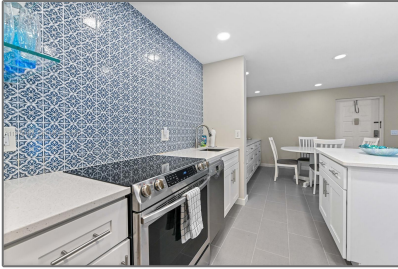

Residential Lease For Rent

1,064 Sqft - 812 Sky Pine Way # C2, Green Acres, Florida 33415

Basic [Details](#)

Property Type: **Residential Lease**

Listing Type: **For Rent**

Listing ID: **A11874152**

Price: **\$2,200**