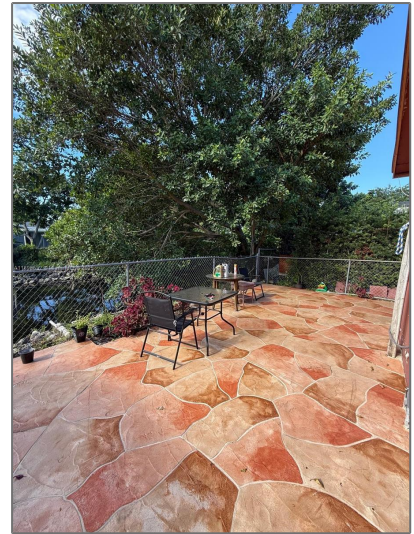

Residential For Sale

1,346 Sqft - 6922 SW 18th Ct, North Lauderdale,
Florida 33068

Basic [Details](#)

Property Type:	Residential
Listing Type:	For Sale
Listing ID:	A11896632
Price:	\$470,000
Bedroom(s):	4
Bathroom(s):	2
Square Footage:	1,346 Sqft
Year Built:	1972
Lot Area:	3,826 Sqft
On Market Date:	15/10/2025

Features

View:

[Canal](#)

Address [Map](#)

Country:	US
State:	FL
County:	Broward County
City:	North Lauderdale

Zipcode:	33068
Street:	6922 SW 18th Ct
Building Name:	BROADVIEW COUNTRY CLUB
Longitude:	W81° 46' 56.6"
Latitude:	N26° 12' 17.8"