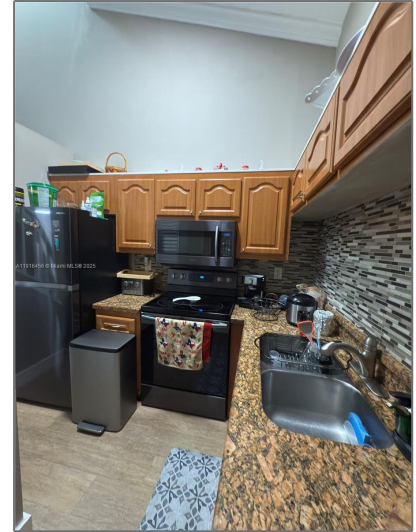

Residential For Sale

1,312 Sqft - 13959 SW 91st Ter # 13959, Miami, Florida 33186

Basic [Details](#)

Property Type: **Residential**

Listing Type: **For Sale**

Listing ID: **A11916456**

Price: **\$320,000**

Bedroom(s): **3**