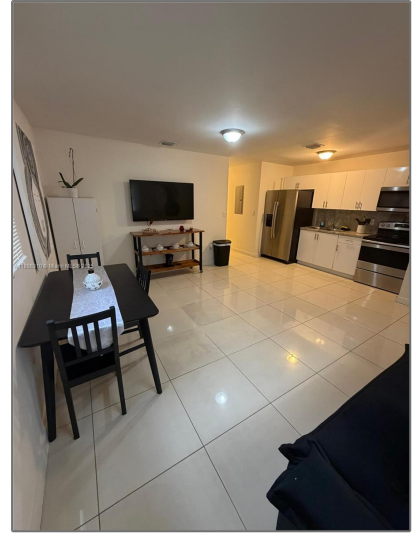

# Residential Lease For Rent

1,612 Sqft - 1132 NW 38th St # 1132, Miami,  
Florida 33127

## Basic [Details](#)

Property Type: **Residential Lease**

Listing Type: **For Rent**

Listing ID: **A11898310**

Price: **\$2,500**

Bedroom(s): **2**

Bathroom(s): **1**

Square Footage: **1,612 Sqft**