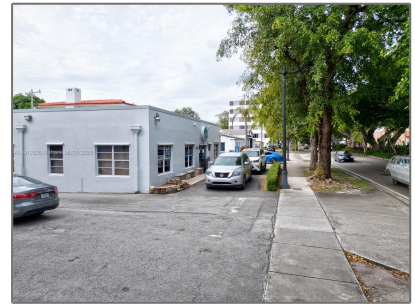

Commercial Sale For Sale

- 1920 SW 22nd St, Miami, Florida 33145

Basic [Details](#)

Property Type:	Commercial Sale
Listing Type:	For Sale
Listing ID:	A11912635
Price:	\$15,000
Year Built:	1947
Lot Area:	8,775 Sqft
On Market Date:	11/11/2025

Features

<input checked="" type="checkbox"/>	Parking:	13
-------------------------------------	----------	-----------

Address [Map](#)

Country:	US
State:	FL
County:	Miami-Dade County
City:	Miami
Zipcode:	33145
Street:	1920 SW 22nd St
Longitude:	W81° 46' 24.4"
Latitude:	N25° 45' 1.9"