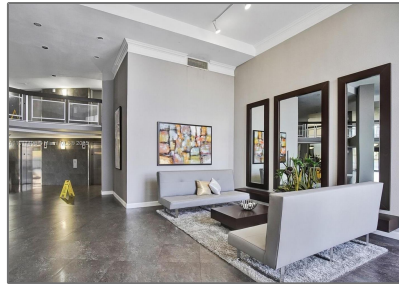

# Residential Lease For Rent

915 Sqft - 200 Leslie Dr # 827, Hallandale Beach, Florida 33009