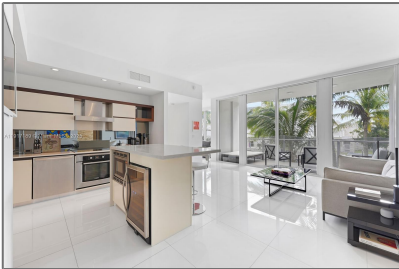

Residential Lease For Rent

1,487 Sqft - 2100 Park Ave # 201, Miami Beach,
Florida 33139

Basic [Details](#)

Property Type: **Residential Lease**

Listing Type: **For Rent**

Listing ID: **A11917189**

Price: **\$7,000**

County: **Miami-Dade County**

City: **Miami Beach**

Zipcode: **33139**

Street: **2100 Park Ave #
201**

Building Name: **ARTEPARK SOUTH
CONDO**

Longitude: **W81° 52' 8.8"**

Features

✓ Swimming Pool: