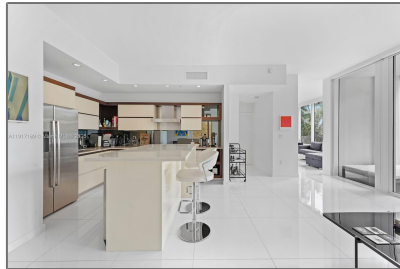

Residential Lease For Rent

1,487 Sqft - 2100 Park Ave # 201, Miami Beach,
Florida 33139

Basic [Details](#)

Property Type: **Residential Lease**

Listing Type: **For Rent**

Listing ID: **A11917189**

Price: **\$7,000**