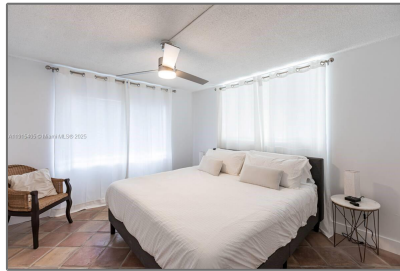

# Residential Lease For Rent

655 Sqft - Miami Beach, Florida 33139

## Basic [Details](#)

Property Type: **Residential Lease**

Listing Type: **For Rent**

Listing ID: **A11915405**

Price: **\$2,500**

Bedroom(s): **1**

Bathroom(s): **1**

Square Footage: **655 Sqft**