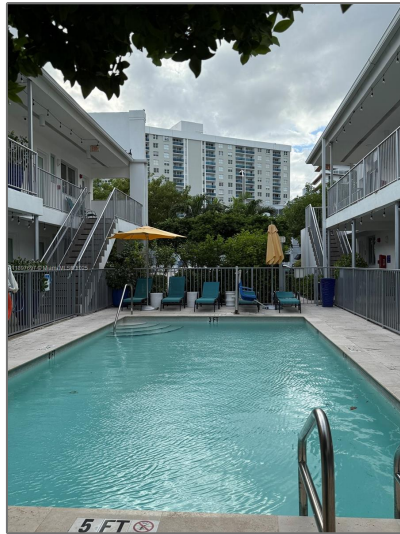

Residential Lease For Rent

19,824 Sqft - 6755 Harding Ave # 2, Miami Beach, Florida 33141

Basic [Details](#)

Property Type: **Residential Lease**

Listing Type: **For Rent**

Listing ID: **A11897697**

Price: **\$2,350**