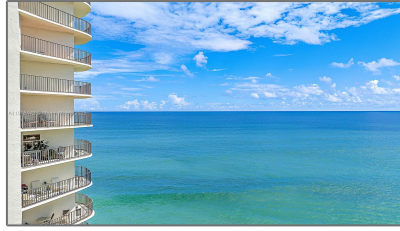

Residential Lease For Rent

1,520 Sqft - 5420 N Ocean Dr # 305, Singer
Island, Florida 33404

Basic Details

Property Type: **Residential Lease**

Listing Type: **For Rent**

Listing ID: **A11918442**

Price: **\$4,000**