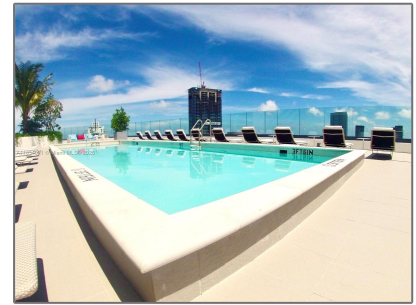

Residential Lease For Rent

924 Sqft - Miami, Florida 33130

Basic [Details](#)

Property Type:	Residential Lease
Listing Type:	For Rent
Listing ID:	A11834021
Price:	\$5,600
Bedroom(s):	2
Bathroom(s):	2
Square Footage:	924 Sqft
Year Built:	2017
On Market Date:	01/07/2025

Features

<input checked="" type="checkbox"/>	Swimming Pool:	In Ground
<input checked="" type="checkbox"/>	Patio:	Open Balcony
<input checked="" type="checkbox"/>	Furnished:	Furnished

Address [Map](#)

Country:	US
State:	FL
County:	Miami-Dade County
City:	Miami
Zipcode:	33130
Building Name:	BRICKELL HEIGHTS EAST CON
Longitude:	W81° 48' 22.3"
Latitude:	N25° 45' 56.3"