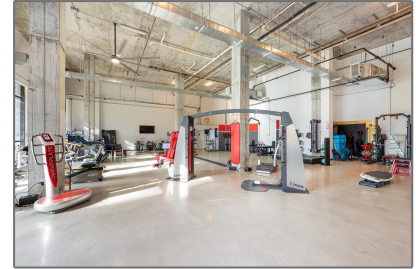

## Basic Details

Property Type:	<b>Commercial Sale</b>
Listing Type:	<b>For Sale</b>
Listing ID:	<b>A11807374</b>
Price:	<b>\$2,990,000</b>
Year Built:	<b>2002</b>
Lot Area:	<b>43,560 Sqft</b>
On Market Date:	<b>21/05/2025</b>