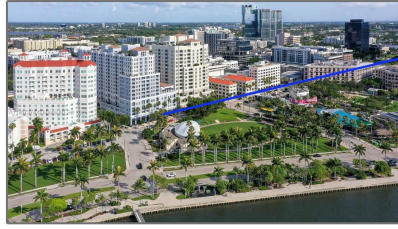

# Commercial Sale For Sale

- 211 S Narcissus Ave # 1, West Palm Beach,  
Florida 33401

## Address Map

Country:	<b>US</b>
State:	<b>FL</b>
County:	<b>Palm Beach County</b>
City:	<b>West Palm Beach</b>
Zipcode:	<b>33401</b>
Street:	<b>211 S Narcissus Ave # 1</b>
Longitude:	<b>W81° 56' 57.2"</b>
Latitude:	<b>N26° 42' 42.5"</b>