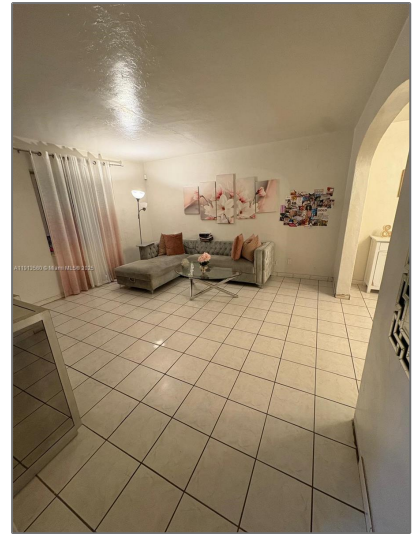

Residential Lease For Rent

1,277 Sqft - 2255 SW 2nd Ter, Miami, Florida
33135

Basic [Details](#)

Property Type: **Residential Lease**

Listing Type: **For Rent**

Listing ID: **A11913580**

Price: **\$3,300**

Bedroom(s): **2**

Bathroom(s): **1**

Square Footage: **1,277 Sqft**

Year Built: **1939**

Lot Area: **6,600 Sqft**

On Market Date: **14/11/2025**

Features

Pet Allowed: **Dogs Ok**

Patio: **Open Porch**