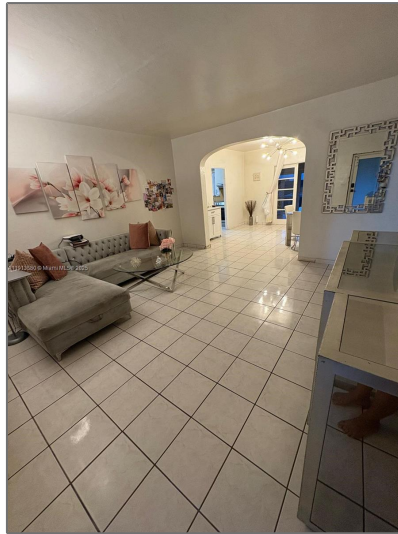

Residential Lease For Rent

1,277 Sqft - 2255 SW 2nd Ter, Miami, Florida
33135

Basic [Details](#)

Property Type: **Residential Lease**

Listing Type: **For Rent**

Listing ID: **A11913580**

Price: **\$3,300**

Bedroom(s): **2**