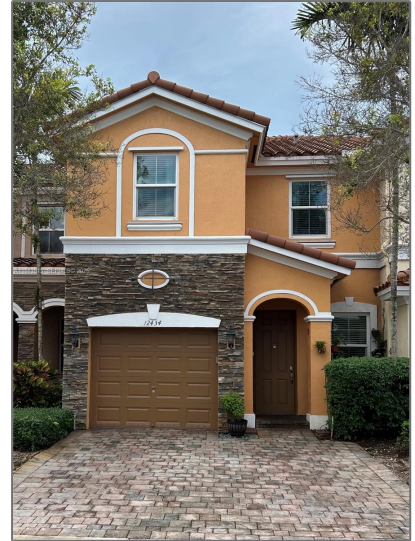

Residential For Sale

1,992 Sqft - 12434 Emerald Creek Mnr,
Plantation, Florida 33325

Basic [Details](#)

Property Type: **Residential**

Listing Type: **For Sale**

Listing ID: **A11883915**

Price: **\$615,000**

Bedroom(s): **4**

Bathroom(s): **2**

Square Footage: **1,992 Sqft**

Year Built: **2013**

Half Bathrooms: **1**

On Market Date: **24/09/2025**

Address [Map](#)

Country: **US**

State: **FL**

County: **Broward County**

City: **Plantation**

Features

View: [Other View](#)

Pet Allowed: [More Than 20 Lbs](#)

Patio: [Patio](#)

Zipcode:	33325
Street:	12434 Emerald Creek Mnr
Building Name:	EMERALD CREEK
Longitude:	W81° 41' 5.4"
Latitude:	N26° 7' 20.6"