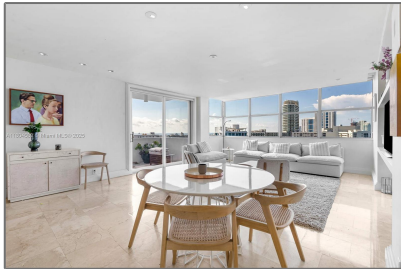

Residential Lease For Rent

1,403 Sqft - 20 Island Ave # 1509, Miami Beach, Florida 33139

Basic [Details](#)

Property Type: **Residential Lease**

Listing Type: **For Rent**

Listing ID: **A11804582**

Price: **\$8,200**

County: **Miami-Dade County**

City: **Miami Beach**

Zipcode: **33139**

Street: **20 Island Ave #
1509**

Building Name: **BELLE PLAZA
CONDO**

Longitude: **W81° 51' 12.9"**

Features

Swimming Pool: **Community**