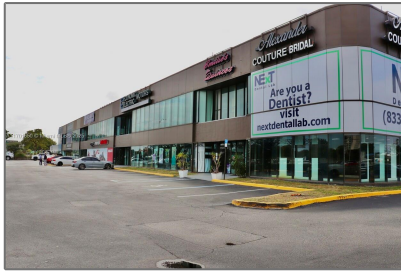

Commercial Sale For Sale

- 878 SW 12th Ave # 8A, Pompano Beach, Florida
33069

Basic Details

Property Type:	Commercial Sale
Listing Type:	For Sale
Listing ID:	A11701650
Price:	\$25
Year Built:	1988
Lot Area:	131,303 Sqft
On Market Date:	01/11/2024

Address Map

Country:	US
State:	FL
County:	Broward County
City:	Pompano Beach
Zipcode:	33069
Street:	878 SW 12th Ave # 8A
Longitude:	W81° 51' 46"
Latitude:	N26° 13' 7.3"

Agent Info

Elena Beck
📞 (305) 924-6985