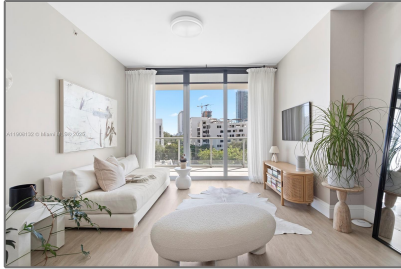

Residential Lease For Rent

1,088 Sqft - 3470 E Coast Ave # H0502, Miami,
Florida 33137

Basic [Details](#)

Property Type: **Residential Lease**

Listing Type: **For Rent**

Listing ID: **A11908132**

Price: **\$6,000**