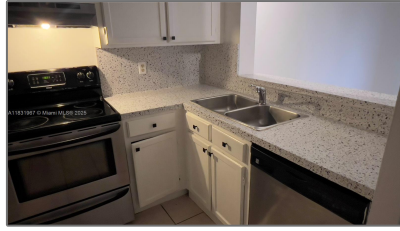

Residential Lease For Rent

936 Sqft - 12219 SW 14th Ln # 2405, Miami,
Florida 33184

Basic Details

Property Type: **Residential Lease**

Listing Type: **For Rent**

Listing ID: **A11831967**

Price: **\$2,500**