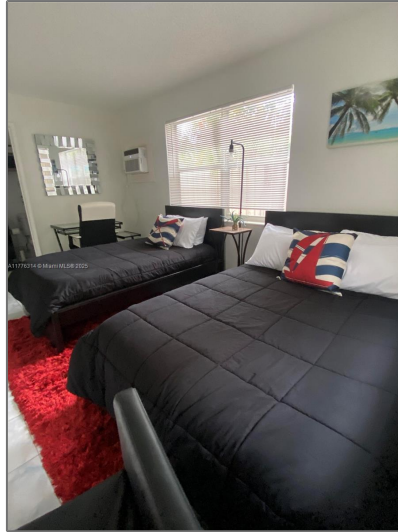

Residential Lease For Rent

540 Sqft - 3210 Canal Dr # 8, Pompano Beach,
Florida 33062

Basic [Details](#)

Property Type: **Residential Lease**

Listing Type: **For Rent**

Listing ID: **A11776314**

Price: **\$2,350**