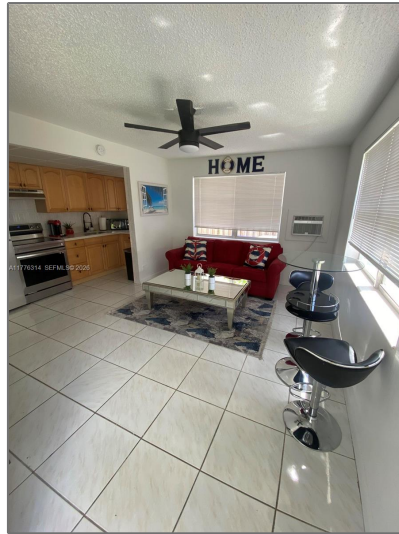

# Residential Lease For Rent

540 Sqft - 3210 Canal Dr # 8, Pompano Beach,  
Florida 33062