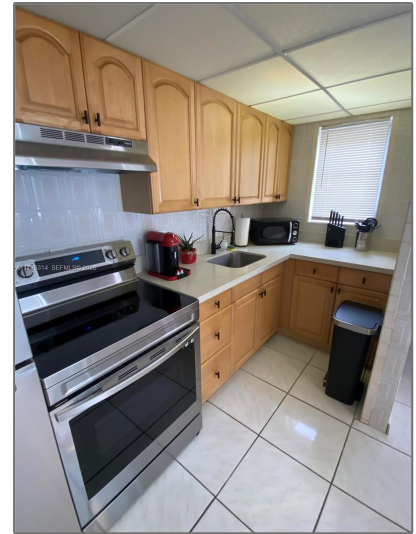

## Basic [Details](#)

Property Type:	<b>Residential Lease</b>
Listing Type:	<b>For Rent</b>
Listing ID:	<b>A11776314</b>
Price:	<b>\$2,350</b>
Bedroom(s):	<b>1</b>
Bathroom(s):	<b>1</b>
Square Footage:	<b>540 Sqft</b>
Year Built:	<b>1966</b>
Lot Area:	<b>11,758 Sqft</b>
On Market Date:	<b>02/04/2025</b>