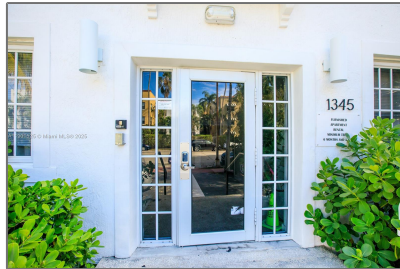

# Commercial Sale For Sale

- 1345 Pennsylvania Ave, Miami Beach, Florida  
33139

## Basic [Details](#)

Property Type:	<b>Commercial Sale</b>
Listing Type:	<b>For Sale</b>
Listing ID:	<b>A11901525</b>
Price:	<b>\$5,100,000</b>
Year Built:	<b>1924</b>
Lot Area:	<b>7,500 Sqft</b>
On Market Date:	<b>27/10/2025</b>