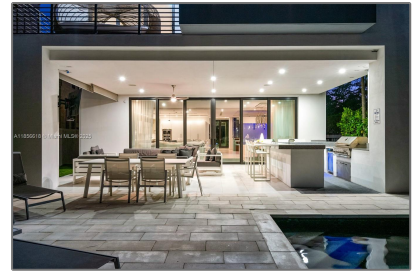

Residential Lease For Rent

6,058 Sqft - 310 SE 11th Ave, Fort Lauderdale,
Florida 33301

Basic [Details](#)

Property Type: **Residential Lease**

Listing Type: **For Rent**

Listing ID: **A11856618**

Price: **\$50,000**