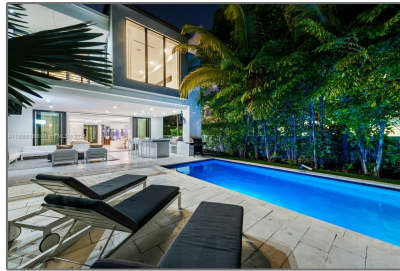

Residential Lease For Rent

6,058 Sqft - 310 SE 11th Ave, Fort Lauderdale,
Florida 33301

Basic [Details](#)

Property Type: **Residential Lease**

Listing Type: **For Rent**

Listing ID: **A11856618**

Price: **\$50,000**