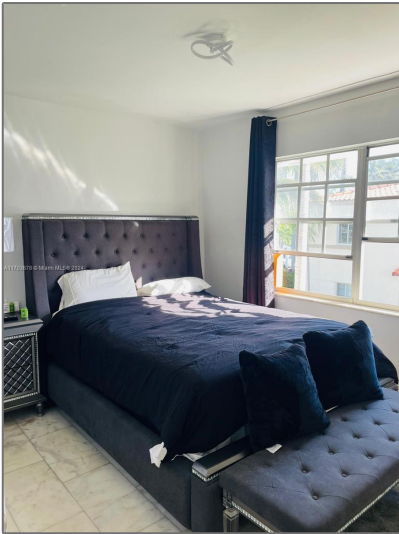

Residential For Sale

446 Sqft - 1526 Pennsylvania Ave # 14, Miami Beach, Florida 33139

Basic [Details](#)

Property Type:	Residential
Listing Type:	For Sale
Listing ID:	A11703678
Price:	\$219,000
Bedroom(s):	1
Bathroom(s):	1
Square Footage:	446 Sqft
Year Built:	1938
On Market Date:	04/12/2024