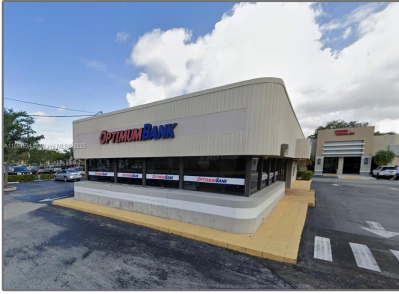

Commercial Sale For Sale

- 2215 W Hillsboro Blvd, Deerfield Beach, Florida
33442

Basic Details

Property Type:	Commercial Sale
Listing Type:	For Sale
Listing ID:	A11897034
Price:	\$18
Year Built:	1982
Lot Area:	179,401 Sqft
On Market Date:	15/10/2025

Address Map

Country:	US
State:	FL
County:	Broward County
City:	Deerfield Beach
Zipcode:	33442
Street:	2215 W Hillsboro Blvd
Longitude:	W81° 51' 58.7"
Latitude:	N26° 19' 6.1"

Agent Info

Elena Beck
 (305) 924-6985