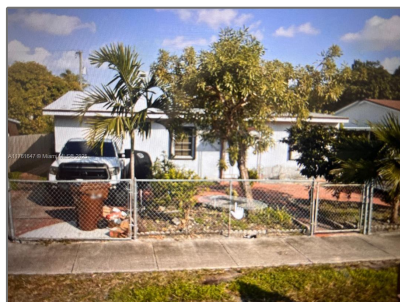

# Residential For Sale

2,022 Sqft - 625 E 28th St, Hialeah, Florida 33013

## Address Map

Country:	<b>US</b>
State:	<b>FL</b>
County:	<b>Miami-Dade County</b>
City:	<b>Hialeah</b>
Zipcode:	<b>33013</b>
Street:	<b>625 E 28th St</b>
Building Name:	<b>HIALEAH 13TH ADDN AMD PL</b>
Longitude:	<b>W81° 43' 48.8"</b>
Latitude:	<b>N25° 50' 53.1"</b>