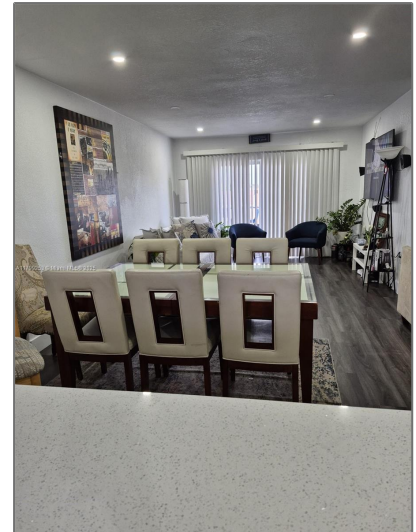

# Residential For Sale

875 Sqft - 6850 W 16th Dr # 320, Hialeah, Florida  
33014