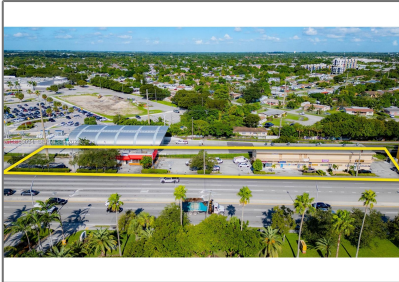

# Commercial Sale For Sale

- 20462-20500 S Dixie Hwy, Cutler Bay, Florida  
33189

## Basic Details

Property Type:	<b>Commercial Sale</b>
Listing Type:	<b>For Sale</b>
Listing ID:	<b>A11680034</b>
Price:	<b>\$3,500,000</b>
Year Built:	<b>1964</b>
Lot Area:	<b>26,004 Sqft</b>
On Market Date:	<b>21/10/2024</b>

## Address Map

Country:	<b>US</b>
State:	<b>FL</b>
County:	<b>Miami-Dade County</b>
City:	<b>Cutler Bay</b>
Zipcode:	<b>33189</b>
Street:	<b>20462-20500 S Dixie Hwy</b>
Longitude:	<b>W81° 37' 40.6"</b>
Latitude:	<b>N25° 34' 35.3"</b>