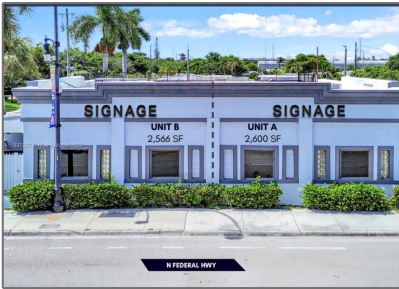

# Commercial Sale For Sale

- 425 N Federal Hwy, Hallandale Beach, Florida  
33009

## Basic Details

Property Type:	<b>Commercial Sale</b>
Listing Type:	<b>For Sale</b>
Listing ID:	<b>A11837920</b>
Year Built:	<b>1964</b>
Lot Area:	<b>17,335 Sqft</b>
On Market Date:	<b>10/07/2025</b>

## Address Map

Country:	<b>US</b>
State:	<b>FL</b>
County:	<b>Broward County</b>
City:	<b>Hallandale Beach</b>
Zipcode:	<b>33009</b>
Street:	<b>425 N Federal Hwy</b>
Longitude:	<b>W81° 51' 25.9"</b>
Latitude:	<b>N25° 59' 27.6"</b>