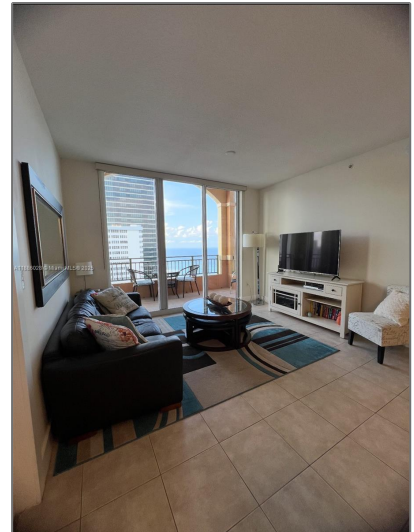

Residential Lease For Rent

1,165 Sqft - 2080 S Ocean Dr, Hallandale Beach,
Florida 33009

Basic [Details](#)

Property Type: **Residential Lease**

Listing Type: **For Rent**

Listing ID: **A11886028**

Price: **\$5,000**