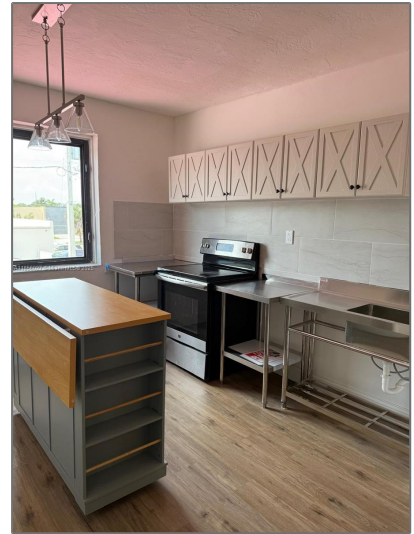

Residential Lease For Rent

850 Sqft - 1432 NE 163rd St # 2, North Miami Beach, Florida 33162

Basic [Details](#)

Property Type:	Residential Lease
Listing Type:	For Rent
Listing ID:	A11856027
Price:	\$2,150
Bedroom(s):	2
Bathroom(s):	1
Square Footage:	850 Sqft
Year Built:	1948
Lot Area:	12,071 Sqft
On Market Date:	11/08/2025