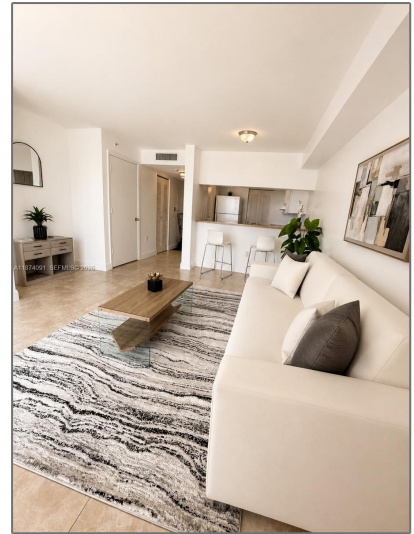

# Residential Lease For Rent

635 Sqft - 102 SW 6th Ave # 205, Miami, Florida  
33130