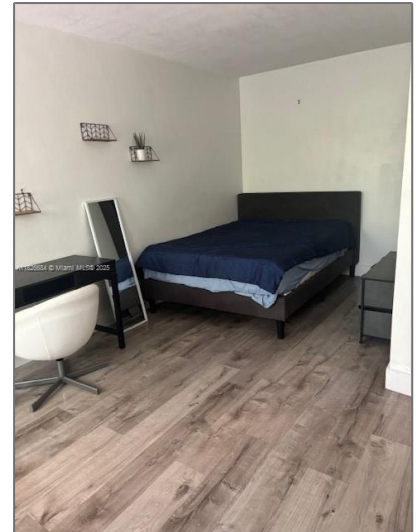

Residential Lease For Rent

620 Sqft - 921 Meridian Ave # 2, Miami Beach, Florida 33139

Basic [Details](#)

Property Type: **Residential Lease**

Listing Type: **For Rent**

Listing ID: **A11826684**

Price: **\$2,450**

Bedroom(s): **2**

Bathroom(s): **1**

Square Footage: **620 Sqft**

Year Built: **1965**

On Market Date: **21/06/2025**

Address [Map](#)

Country: **US**

State: **FL**