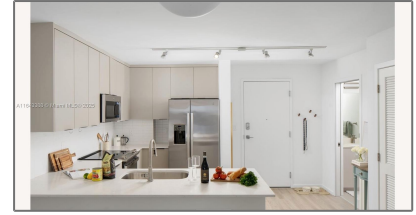

Residential Lease For Rent

436,752 Sqft - 3333 N Federal Hwy # A2, Oakland Park, Florida 33306

Basic Details

Property Type:	Residential Lease
Listing Type:	For Rent
Listing ID:	A11643388
Price:	\$2,386
Bedroom(s):	1
Bathroom(s):	2
Square Footage:	436,752 Sqft
Year Built:	2023
Lot Area:	91,215 Sqft
On Market Date:	26/05/2024